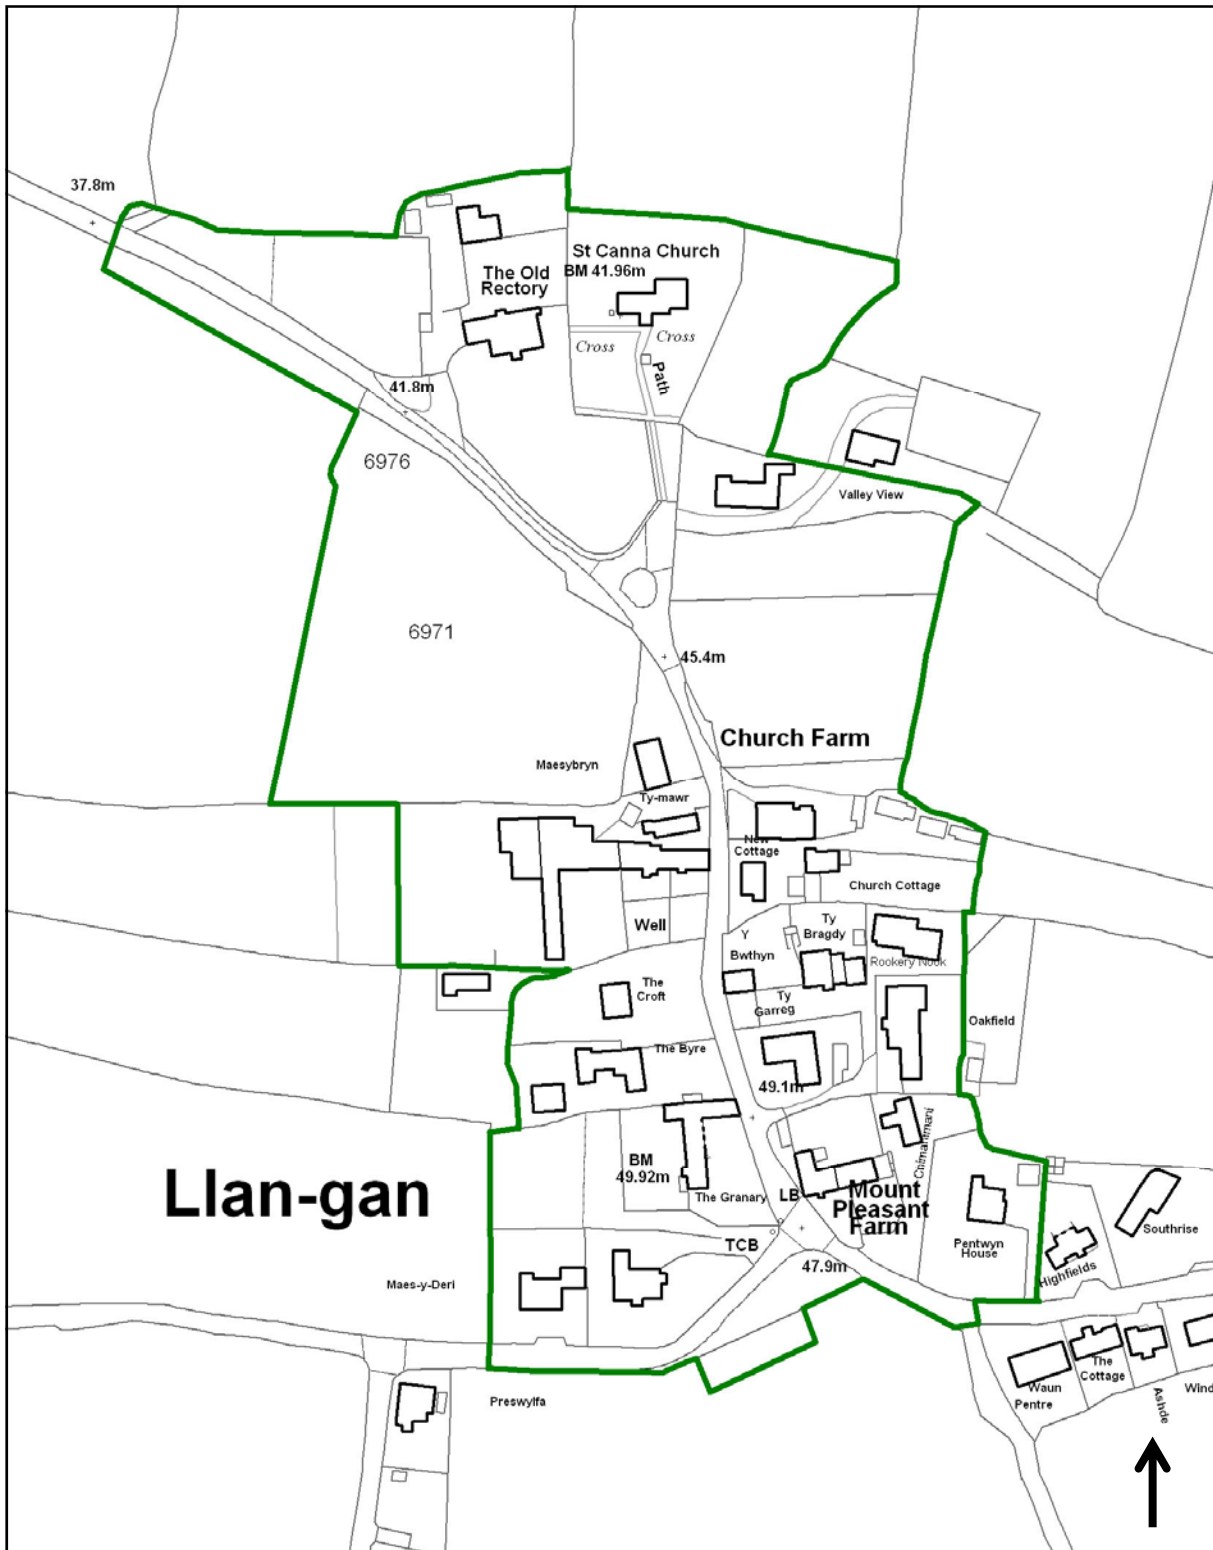

Llangan Conservation Area

For further information please contact the Conservation & Design Team:
 (01446) 704626 / 8
www.valeofglamorgan.gov.uk

Vale of Glamorgan Council
 Dock Office
 Barry Docks
 Barry CF63 4RT